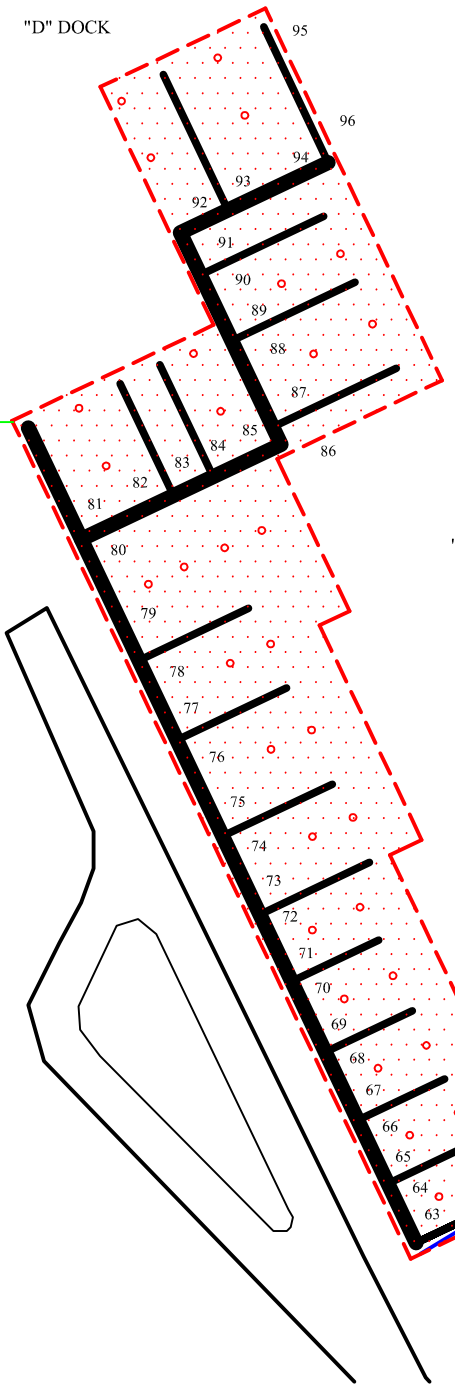

"D" DOCK

"B" DOCK

FISH TABLE FUEL DOCK

"A" DOCK

"C" DOCK

PICNIC AREA

PICNIC PAVILLION

RAMP

LAUNDRY  
MARINA OFFICE & SHIPS STORE  
SHOWERS

MAINTENANCE & REPAIR

FORK LIFT WELL

TRAVEL LIFT WELL

PUMPOUT STATION

Colton's Point Marina  
Dock Layout

Colton's Point Marina  
Dock Layout