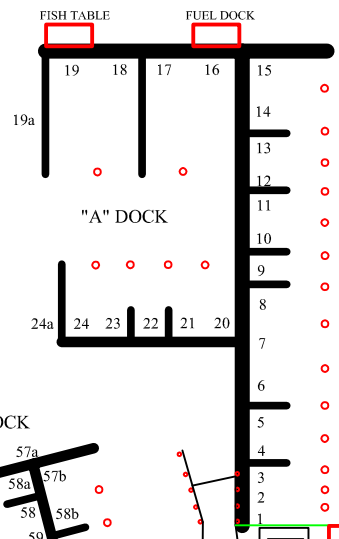

"D" DOCK

"B" DOCK

FISH TABLE FUEL DOCK

"A" DOCK

"C" DOCK

PICNIC AREA

PICNIC PAVILLION

RAMP

LAUNDRY  
MARINA OFFICE & SHIPS STORE  
SHOWERS

MAINTENANCE & REPAIR

FORK LIFT WELL

TRAVEL LIFT WELL

PUMPOUT STATION

Colton's Point Marina  
Dock Layout

Colton's Point Marina  
Dock Layout