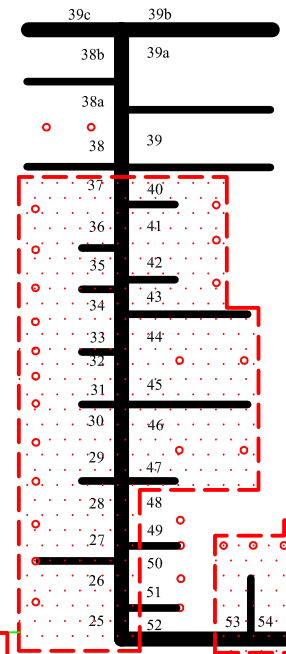

"D" DOCK

"B" DOCK

FISH TABLE FUEL DOCK

"A" DOCK

"C" DOCK

PICNIC AREA

PICNIC PAVILLION

RAMP

LAUNDRY  
MARINA OFFICE & SHIPS STORE  
SHOWERS

MAINTENANCE & REPAIR

FORK LIFT WELL

TRAVEL LIFT WELL

PUMPOUT STATION

Colton's Point Marina  
Dock Layout

Colton's Point Marina  
Dock Layout